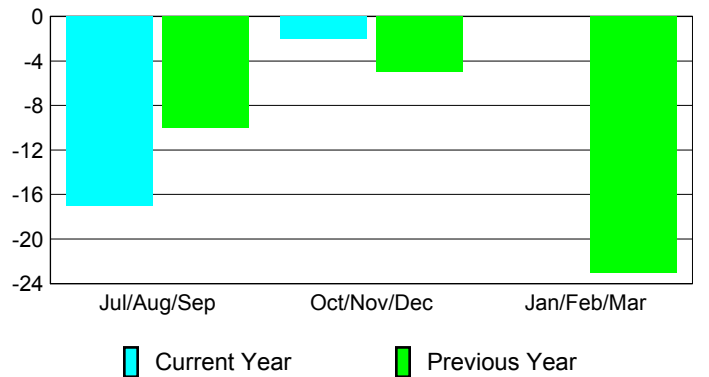

Club Results 2012-2013

Goal, New, Dropped, Gain/Loss

MEMBERSHIP

Membership Results
2012-2013

Membership
2011-2012

Month	Net Memb Goal	Actual New Memb	Actual Dropped Memb	Gain/Loss of Memb	Gain/Loss of Memb
Jul/Aug/Sep	0	16	-33	-17	-10
Oct/Nov/Dec	0	8	-10	-2	-5
Jan/Feb/Mar	0	0	0	0	-23
Totals	0	24	-43	-19	-38

Membership Results 2012-2013

Goal, New, Dropped, Gain/Loss

Comparison of Club Gain/Loss

Current Year Compared to the Previous Year

Comparison of Membership Gain/Loss

Current Year Compared to the Previous Year

YTD Status Quo Clubs 2012-2013

Status Quo Clubs Compared to Status Quo Members

Gender Comparison 2012-2013

Jul/Aug/Sep

Oct/Nov/Dec

Jan/Feb/Mar

Male

Female