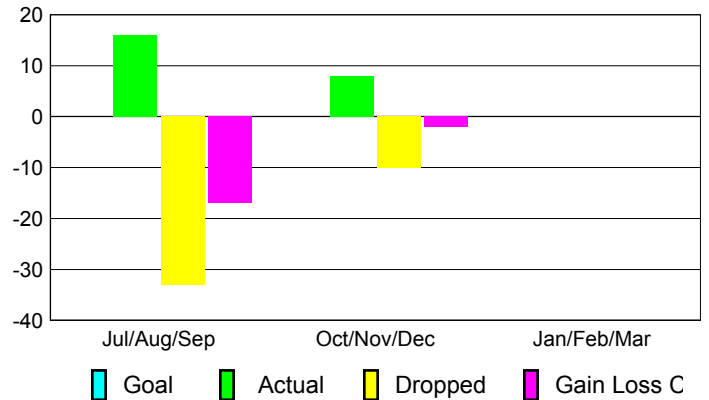

Club Results 2012-2013

Goal, New, Dropped, Gain/Loss

MEMBERSHIP

Membership Results
2012-2013

Membership
2011-2012

Month	Net Memb Goal	Actual New Memb	Actual Dropped Memb	Gain/Loss of Memb	Gain/Loss of Memb
Jul/Aug/Sep	0	16	-33	-17	-10
Oct/Nov/Dec	0	8	-10	-2	-5
Jan/Feb/Mar	0	0	0	0	-23
Totals	0	24	-43	-19	-38

Membership Results 2012-2013

Goal, New, Dropped, Gain/Loss

Comparison of Club Gain/Loss

Current Year Compared to the Previous Year

Comparison of Membership Gain/Loss

Current Year Compared to the Previous Year